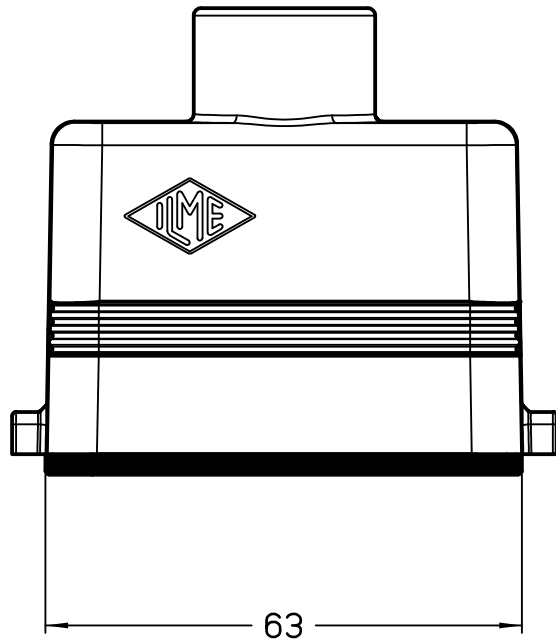

1

2

3

	Dimensions in mm
Original Size A4	
Date 30/11/22	
Sign. G. Renna	

Simplified representation with dimensions without tolerance

MZVS 15 L20
Hood, EMC series, with 2 pegs, size "49.16", M20 top entry

Scale
1:1