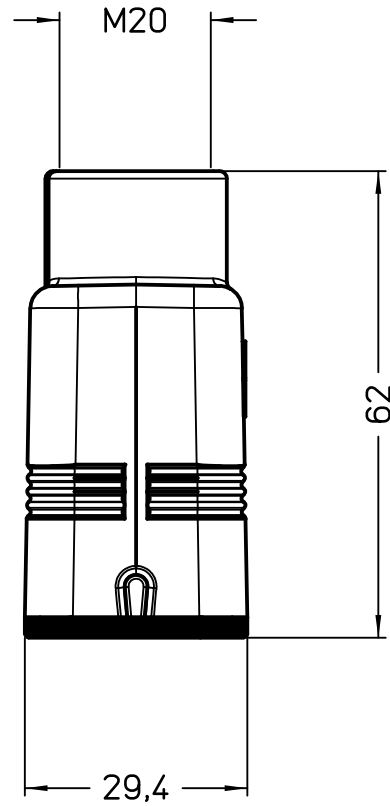

1

2

3

	Dimensions in mm
Original Size A4	
Date 30/11/22	
Sign. G. Renna	

Simplified representation with dimensions without tolerance

MZVS 15 L20
Hood, EMC series, with 2 pegs, size "49.16", M20 top entry

Scale
1:1